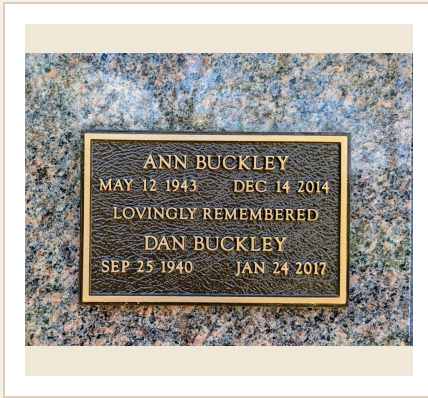

Double Plaque

Two names remembered together.

DOUBLE

Two names

For pricing

Call Lowell Granite

616-897-7191

or email

info@lowellgranite.com

- Up to 3 additional words
- One emblem included
- No extra charges

The double plaque honors two lives on a single bronze memorial – spouses, siblings, or family members remembered together. Cast in solid bronze, sized 8.5" × 5.5" for standard columbarium niches. Personalization is included – two names, up to three additional words, and one emblem at no extra cost.

LOWELL GRANITE
Company
EST. 1873

SERVING CEMETERY MEMORIAL NEEDS IN MICHIGAN