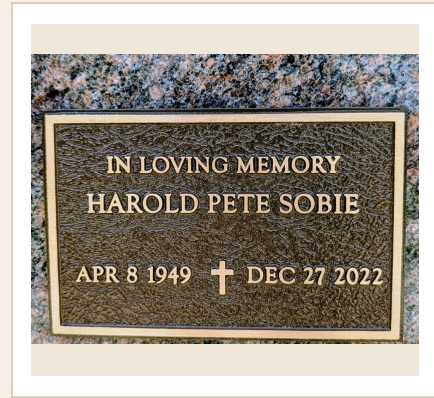

CASCADE CEMETERY

Columbarium

BRONZE
*Columbarium
Plaque*
• • •
8.5" × 5.5"

LOWELL GRANITE
Company
EST. 1873

SERVING CEMETERY MEMORIAL NEEDS IN MICHIGAN

Single Plaque

One name, personalized to honor a life.

S I N G L E

One name

For pricing

Call Lowell Granite

616-897-7191

or email

info@lowellgranite.com

- ◆ Up to 3 additional words
- ◆ One emblem included
- ◆ No extra charges

Each single plaque is cast in solid bronze, sized 8.5" × 5.5" for standard columbarium niches. Personalization is included – choose a name, up to three additional words, and one emblem at no extra cost.

616-897-7191

or email

info@lowellgranite.com

- ◆ Up to 3 additional words
- ◆ One emblem included
- ◆ No extra charges

The double plaque honors two lives on a single bronze memorial – spouses, siblings, or family members remembered together. Cast in solid bronze, sized 8.5" × 5.5" for standard columbarium niches. Personalization is included – two names, up to three additional words, and one emblem at no extra cost.